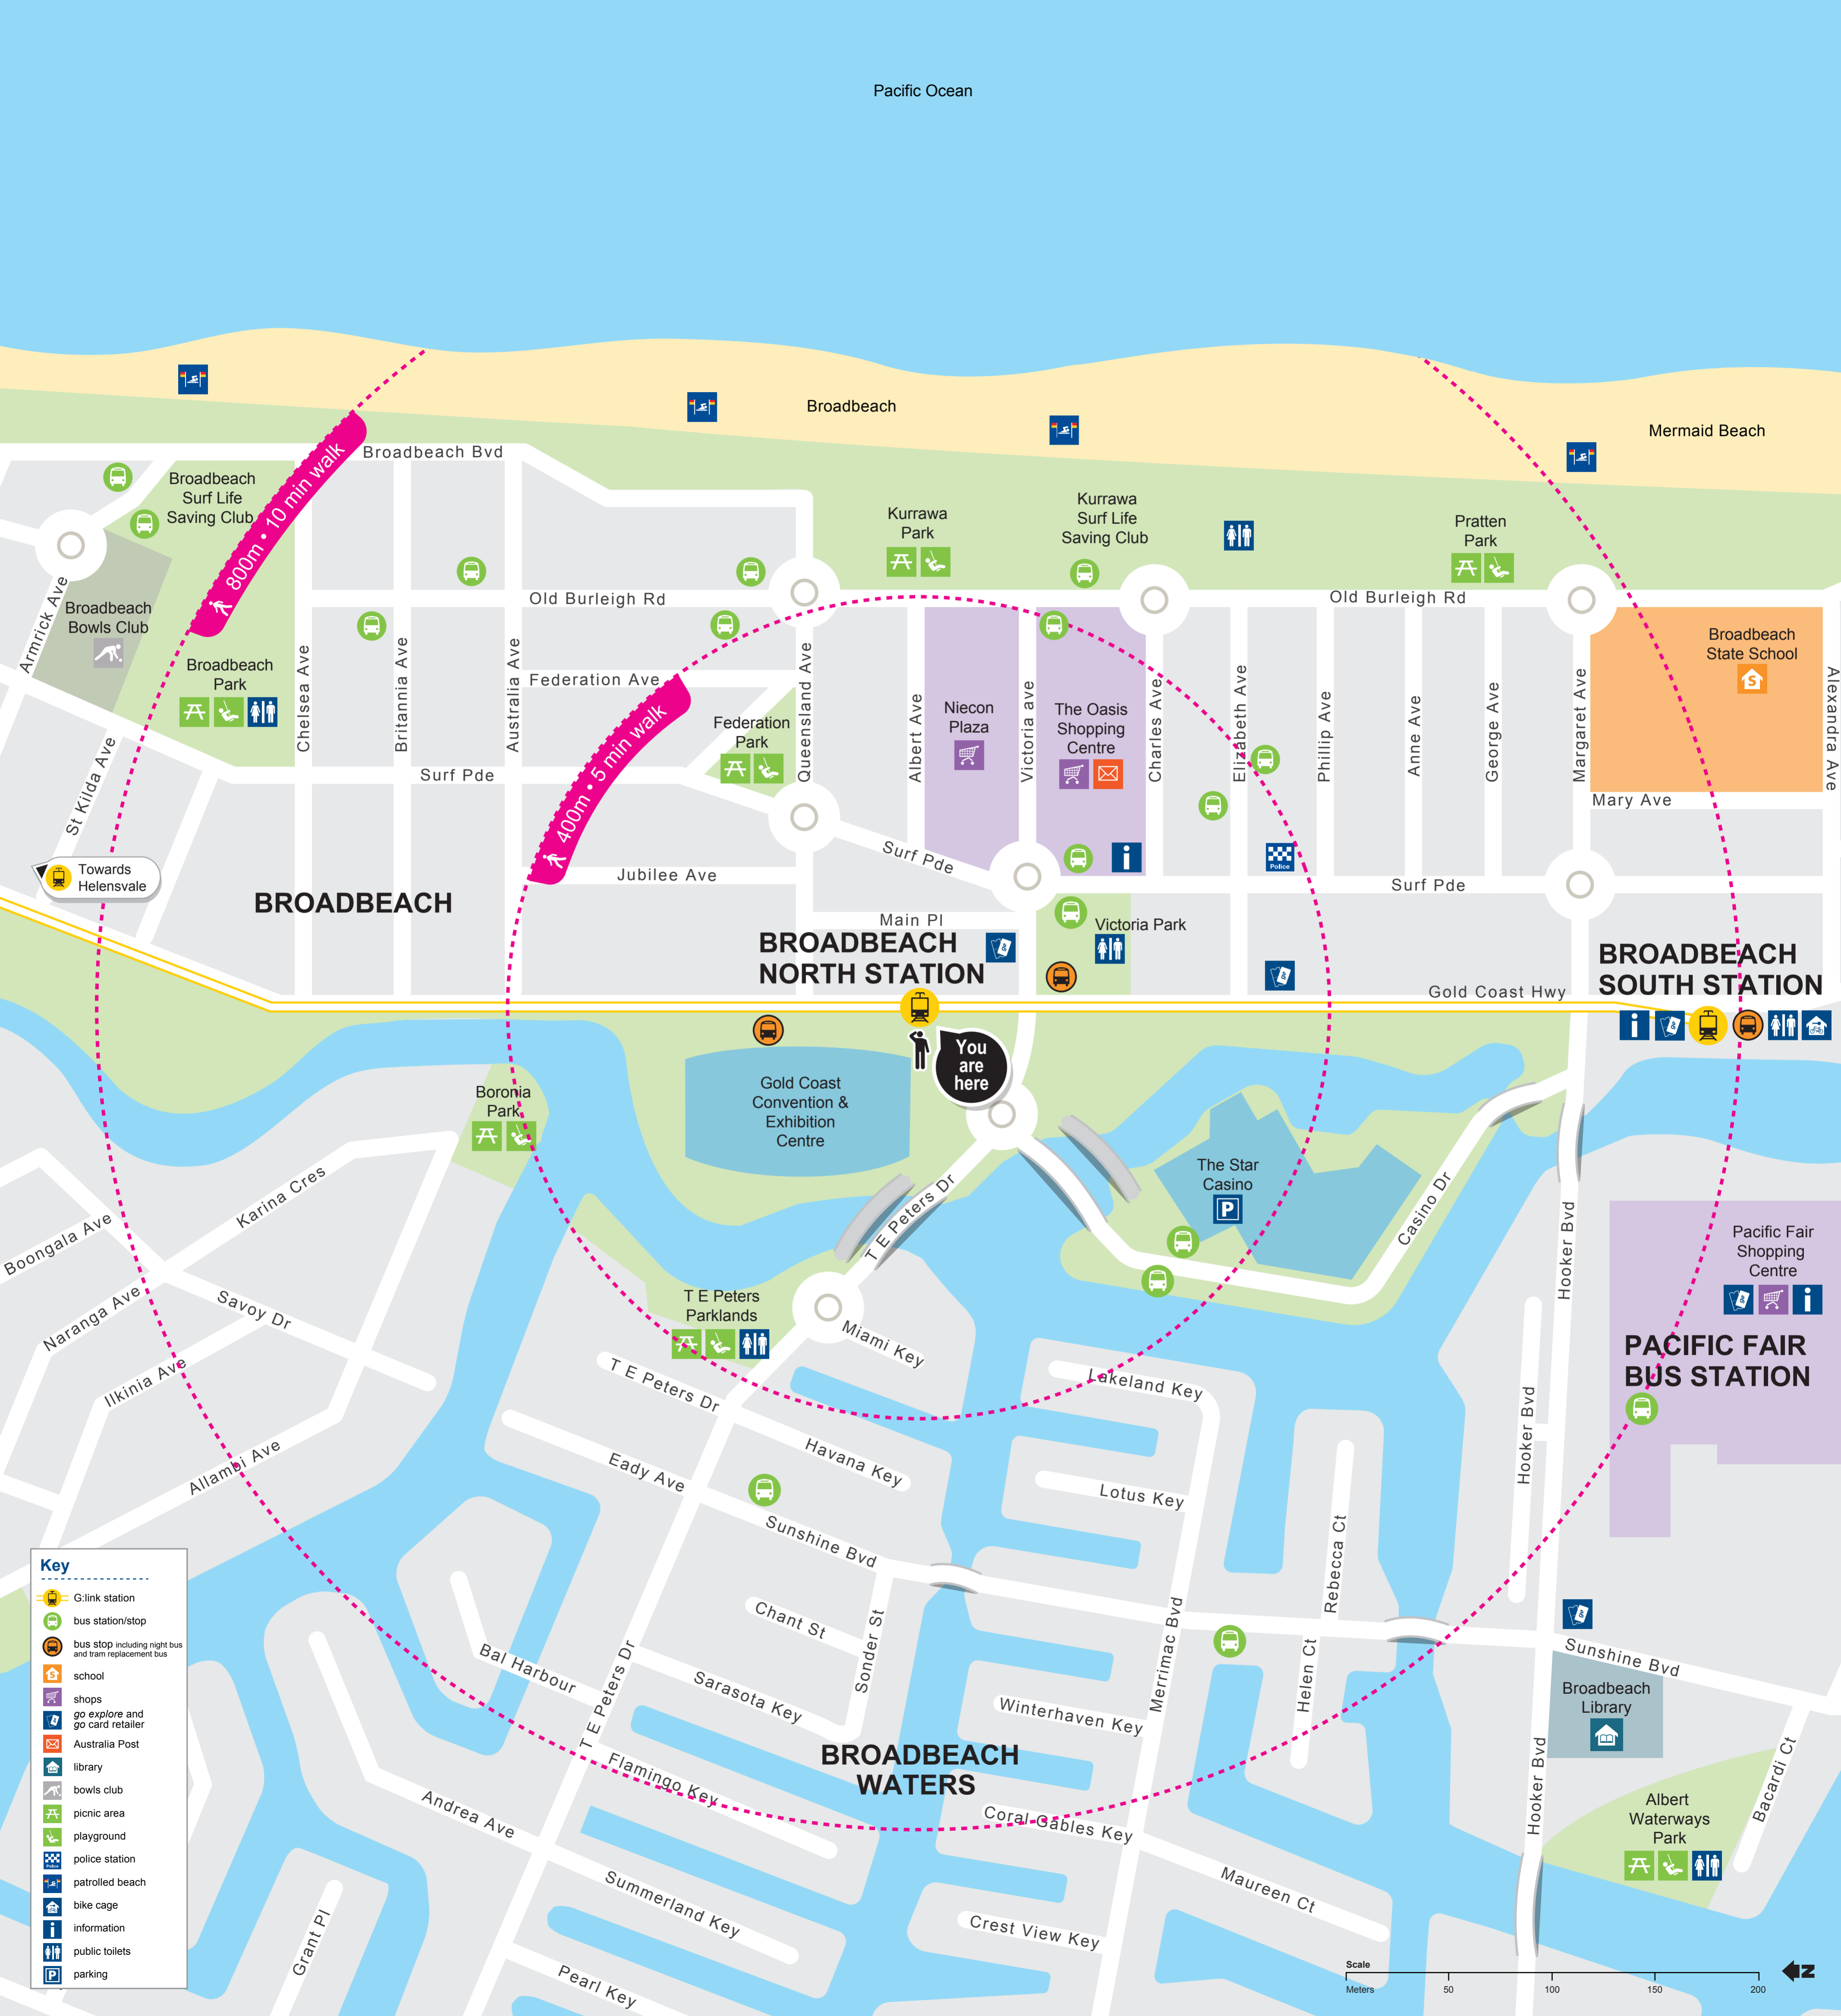

Pacific Ocean

- Key**
- G-link station
 - bus station/stop
 - bus stop including night bus and tram replacement bus
 - school
 - shops
 - go explore and go card retailer
 - Australia Post
 - library
 - bowls club
 - picnic area
 - playground
 - police station
 - patrolled beach
 - bike cage
 - information
 - public toilets
 - parking